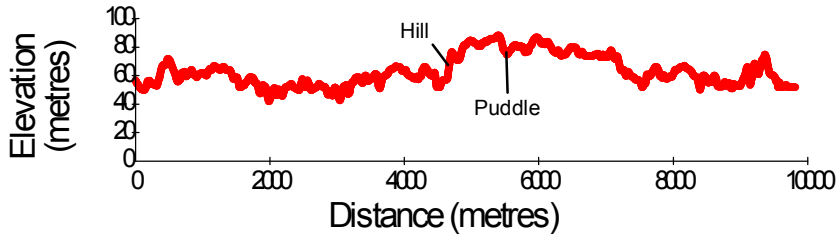

## Elevation Profile

- Park Boundary
- Park Reserve (no facilities)
- Contours (20 metre interval)
- Summit
- Hiking Trail
- Hiking/Equestrian Trail
- Hiking/Cycling Trail
- Hiking/Cycling/Equestrian Trail
- Gravel Road